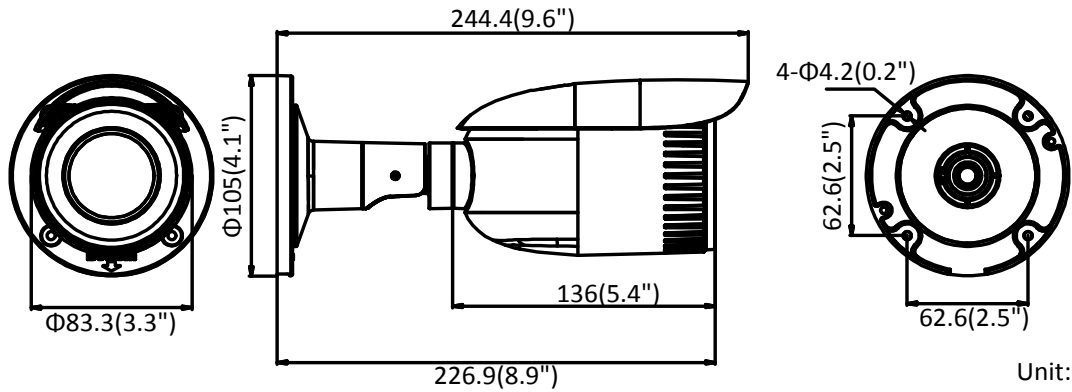

	802.1X, QoS, IPv6, UDP, Bonjour
General Function	One-key reset, anti-flicker, heartbeat, mirror, password protection, privacy mask, watermark
API	ONVIF (PROFILE S, PROFILE G), ISAPI
Simultaneous Live View	Up to 6 channels
User/Host	Up to 32 users 3 levels: Administrator, Operator and User
Client	iVMS-4200, iVMS-4500, iVMS-5200
Web Browser	IE8+, Chrome 31.0-44, Firefox 30.0-51, Safari 8.0+
<b>Interface</b>	
Communication Interface	1 RJ45 10M/100M self-adaptive Ethernet port
Video Output (Without -Z)	1Vp-p composite output (75 Ω/BNC)
Reset Button	Yes
<b>General</b>	
Operating Conditions	-30 °C to 60 °C (-22 °F to 140 °F), humidity: 95% or less (non-condensing)
Power Supply	12 VDC ± 25%, 5.5 mm coaxial power plug PoE (802.3af, class 3)
Power Consumption and Current	-Z: 12 VDC, 0.9 A, max. 11 W; PoE: (802.3af, 36 V to 57 V), 0.4 A to 0.2 A, max. 12.9 W -V: 12 VDC, 0.6 A, max. 7 W; PoE: (802.3af, 36 V to 57 V), 0.3 A to 0.1 A, max. 9 W
Protection Level	IP67
Material	Metal
Dimensions	Φ 105 mm × 244.4 mm (Φ 4.1" × 9.6")
Weight	Camera: approx. 1015 g (2.2 lb.) With package: approx. 1540 g (3.4 lb.)

## Dimension

Unit: mm